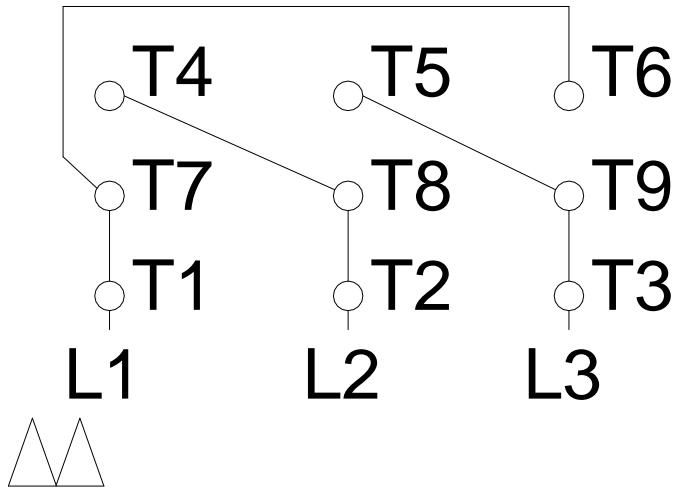

1 2 3 4 5 6 7 8

LOW VOLTAGE

HIGH VOLTAGE

A
B
C
D
E
F

Notes: Downloaded from http://dealerselectric.com Generated for Model #00736ET3ERS213T		
Performed by:		
Checked:		
Customer:		
Three-Phase : Rolled Steel Motor - NEMA Premium Efficiency		
Three-phase induction motor Frame 213T - IP55	13-SEP-2016	