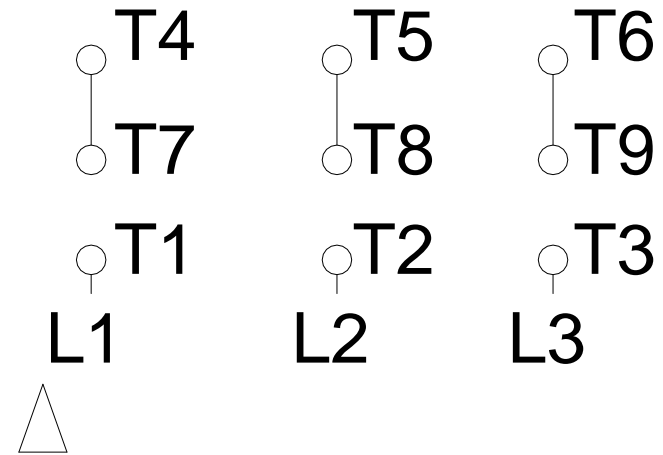

1 2 3 4 5 6 7 8

LOW VOLTAGE

HIGH VOLTAGE

A
B
C
D
E
F

Notes: Downloaded from http://dealerselectric.com Generated for Model #00736ET3ERS213T		
Performed by:		
Checked:		
Customer:		
Three-Phase : Rolled Steel Motor - NEMA Premium Efficiency		
Three-phase induction motor Frame 213T - IP55	13-SEP-2016	