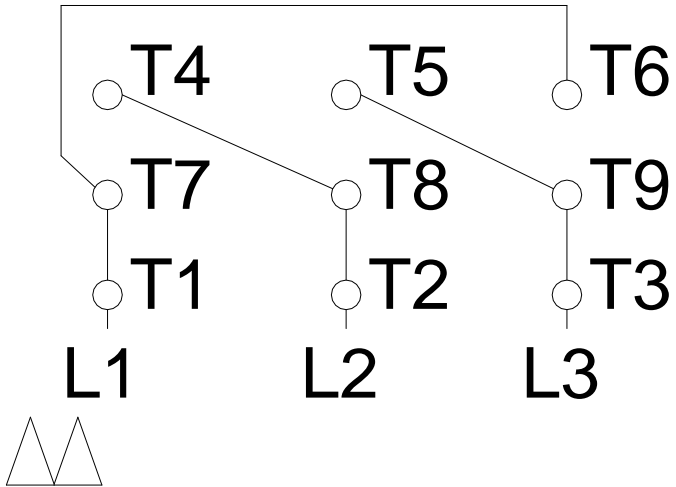

1 2 3 4 5 6 7 8

LOW VOLTAGE

HIGH VOLTAGE

A
B
C
D
E
F

Notes: Downloaded from <http://dealerselectric.com>
 Generated for Model #00736ET3EBM213T-W22

Performed by:

Checked:

Customer:

W22 Brake Motor - NEMA Premium Efficiency

Three-phase induction motor
 Frame 213/5T - IP55

13-SEP-2016