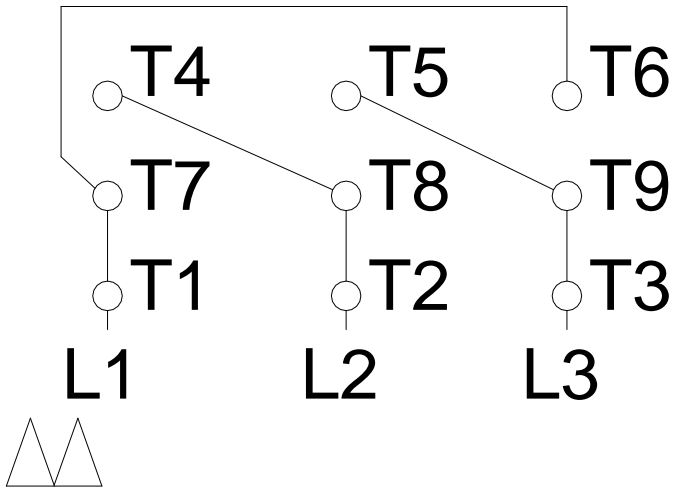

# HIGH VOLTAGE

A  
B  
C  
D  
E  
F

Notes: Downloaded from <http://dealerselectric.com>  
 Generated for Model #00736ET3E213TC-W22

Performed by:

Checked:

Customer:

W22 NEMA Premium - Ball Bearings

Three-phase induction motor  
 Frame 213/5T - IP55