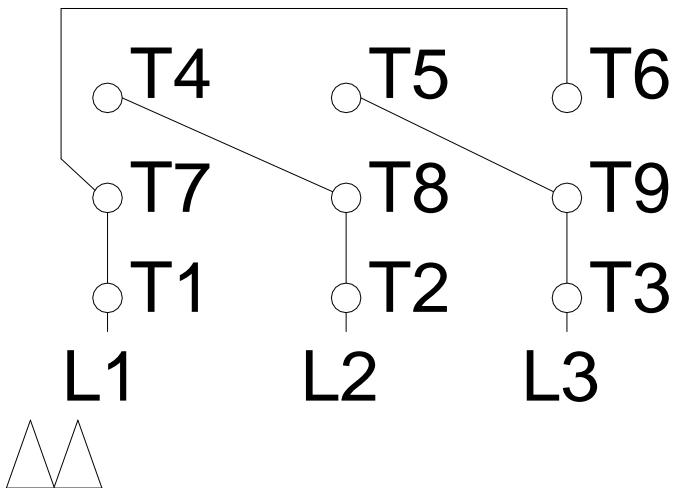

# HIGH VOLTAGE

A  
B  
C  
D  
E  
F

Notes: Downloaded from <a href="http://dealerselectric.com">http://dealerselectric.com</a> Generated for Model #00736ET3E213T-W22		
Performed by:		
Checked:		
Customer:		
W22 NEMA Premium - Ball Bearings		
Three-phase induction motor Frame 213/5T - IP55	13-SEP-2016	