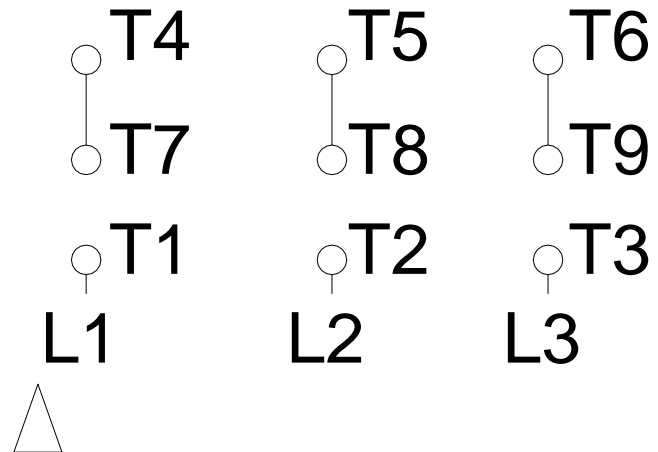

1 2 3 4 5 6 7 8

LOW VOLTAGE

HIGH VOLTAGE

A
B
C
D
E
F

Notes: Downloaded from <http://dealerselectric.com>
 Generated for Model #00736ET3E213T-S

Performed by:

Checked:

Customer:

Three Phase: W01 (Rolled Steel) - TEFC - NEMA Premium Efficiency

Three-phase induction motor
 Frame 213/5T - IP55

13-SEP-2016