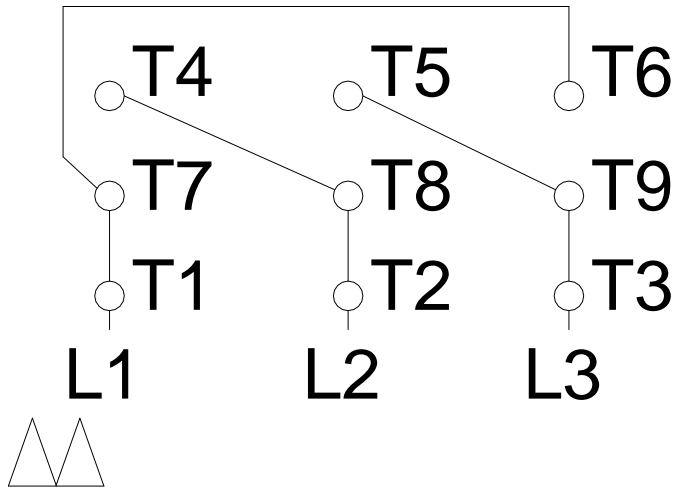

1 2 3 4 5 6 7 8

LOW VOLTAGE

HIGH VOLTAGE

A
B
C
D
E
F

Notes: Downloaded from <http://dealerselectric.com>
 Generated for Model #00736ET3E213T-S

Performed by:

Checked:

Customer:

Three Phase: W01 (Rolled Steel) - TEFC - NEMA Premium Efficiency

Three-phase induction motor
 Frame 213/5T - IP55

13-SEP-2016