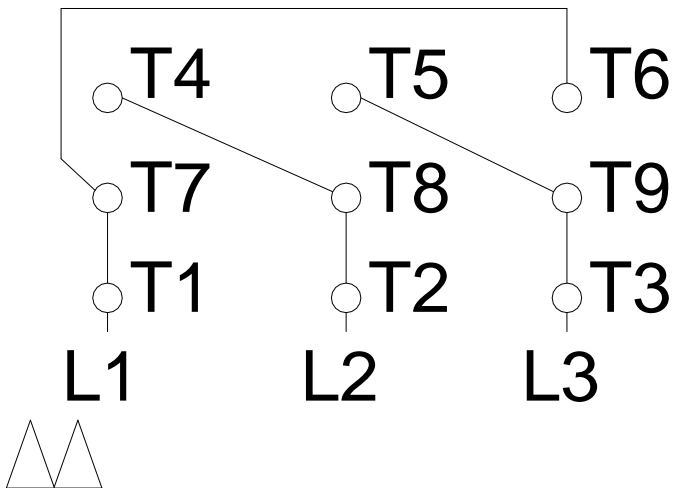

1 2 3 4 5 6 7 8

LOW VOLTAGE

HIGH VOLTAGE

A
B
C
D
E
F

Notes: Downloaded from <http://dealerselectric.com>
Generated for Model #00736ET3E213JP-S

Performed by:

Checked:

Customer:

Close Coupled Pump: Three-Phase - W01 (Rolled Steel) "JP" Type - TEFC -

Three-phase induction motor
Frame 213/5JP - IP55

13-SEP-2016