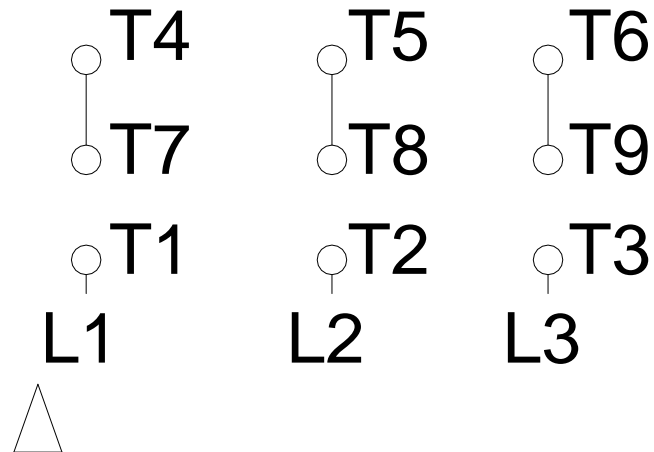

1 2 3 4 5 6 7 8

LOW VOLTAGE

HIGH VOLTAGE

A
B
C
D
E
F

Notes: Downloaded from <http://dealerselectric.com>
 Generated for Model #00736ET3E213JM-SG

Performed by:

Checked:

Customer:

W01 (Rolled Steel) Close Coupled Pump TEFC - JM Type

Three-phase induction motor
 Frame 213/5JM - IP55

13-SEP-2016