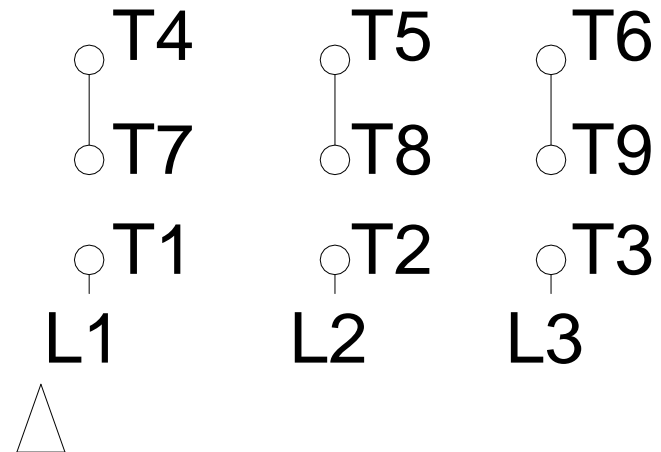

1 2 3 4 5 6 7 8

LOW VOLTAGE

HIGH VOLTAGE

A
B
C
D
E
F

Notes: Downloaded from http://dealerselectric.com Generated for Model #00736ET3E184TC-S		
Performed by:		
Checked:		
Customer:		
Three Phase: W01 (Rolled Steel) - TEFC - NEMA Premium Efficiency		
Three-phase induction motor Frame 182/4T - IP55	13-SEP-2016	