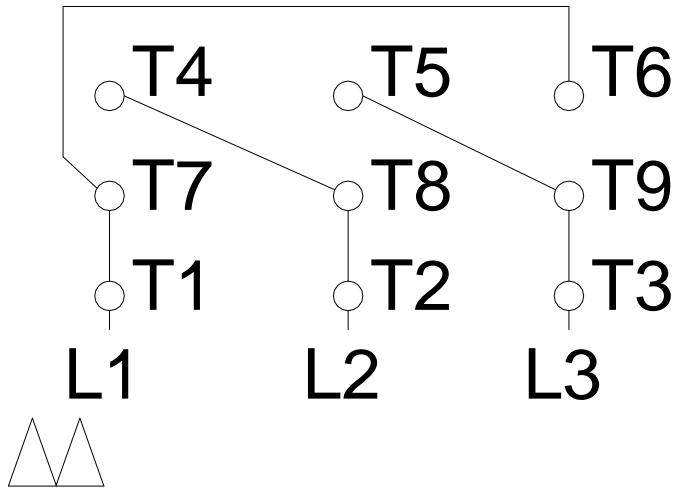

# HIGH VOLTAGE

A  
B  
C  
D  
E  
F

Notes: Downloaded from <http://dealerselectric.com>  
Generated for Model #00736ET3E184T-W22

Performed by:

Checked:

Customer:

W22 NEMA Premium - Ball Bearings

Three-phase induction motor  
Frame 182/4T - IP55