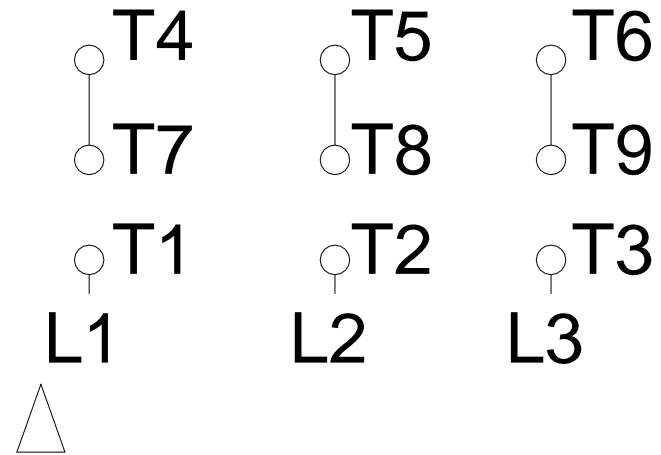

1 2 3 4 5 6 7 8

# HIGH VOLTAGE

A  
B  
C  
D  
E  
F

Notes: Downloaded from <http://dealerselectric.com>  
Generated for Model #00736ET3E184T-W22

Performed by:

Checked:

Customer:

W22 NEMA Premium - Ball Bearings

Three-phase induction motor  
Frame 182/4T - IP55