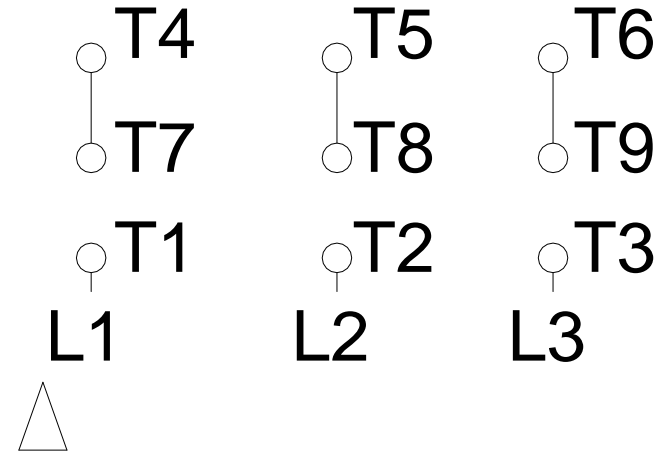

1 2 3 4 5 6 7 8

LOW VOLTAGE

HIGH VOLTAGE

A
B
C
D
E
F

Notes: Downloaded from <http://dealerselectric.com>
 Generated for Model #00736ET3E184JP-S

Performed by:

Checked:

Customer:

Close Coupled Pump: Three-Phase - W01 (Rolled Steel) "JP" Type - TEFC -

Three-phase induction motor
 Frame 182/4JP - IP55

13-SEP-2016