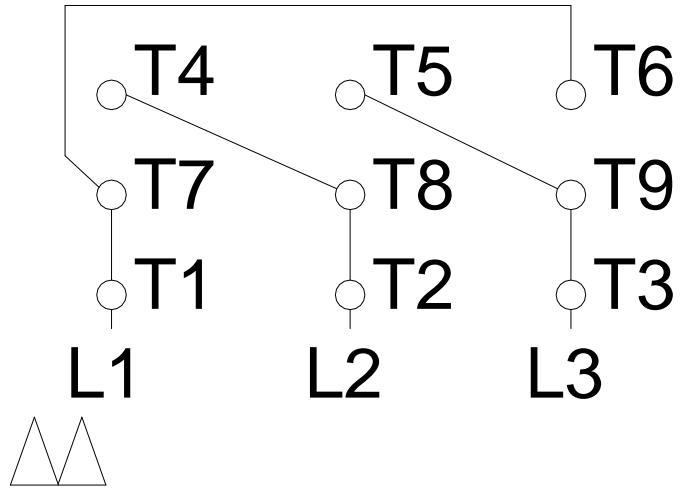

1 2 3 4 5 6 7 8

LOW VOLTAGE

HIGH VOLTAGE

A
B
C
D
E
F

Notes: Downloaded from <http://dealerselectric.com>
 Generated for Model #00736ET3E184JP-S

Performed by:

Checked:

Customer:

Close Coupled Pump: Three-Phase - W01 (Rolled Steel) "JP" Type - TEFC -

Three-phase induction motor
 Frame 182/4JP - IP55

13-SEP-2016