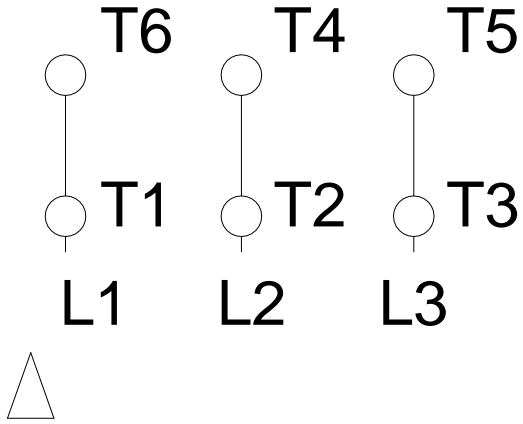

1 2 3 4 5 6 7 8

A
B
C
D
E
F

RUN

ONLY FOR START

Notes: Downloaded from http://dealerselectric.com Generated for Model #00736ES3HSA80LL		
Performed by:		
Checked:		
Customer:		
Saw Arbor Motors : Single and Double Shaft End		
Three-phase induction motor Frame 80L - IP54	13-SEP-2016	