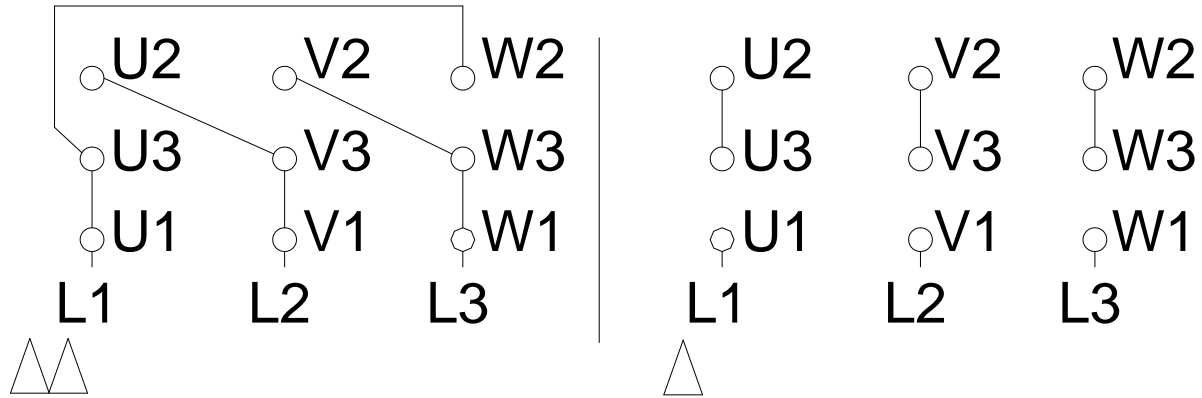

1 2 3 4 5 6 7 8

A

B

C

D

E

F

Notes: Downloaded from <http://dealerselectric.com>  
 Generated for Model #00736ES3ESA80LR

Performed by:

Checked:

Customer:

Saw Arbor Motors : Single and Double Shaft End

Three-phase induction motor  
 Frame 80L - IP54

13-SEP-2016