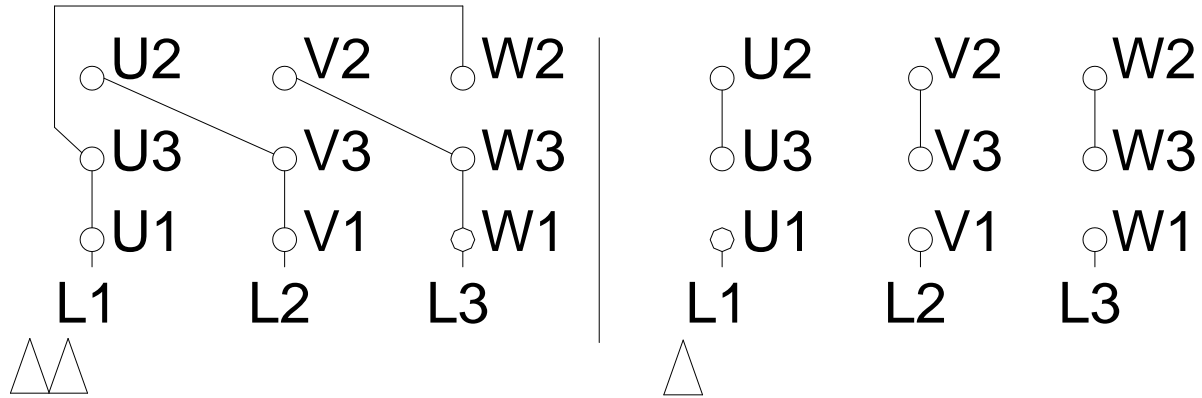

1 2 3 4 5 6 7 8

A

B

C

D

E

F

Notes: Downloaded from <http://dealerselectric.com>
Generated for Model #00736ES3ESA80LL

Performed by:

Checked:

Customer:

Saw Arbor Motors : Single and Double Shaft End

Three-phase induction motor
Frame 80L - IP54

13-SEP-2016