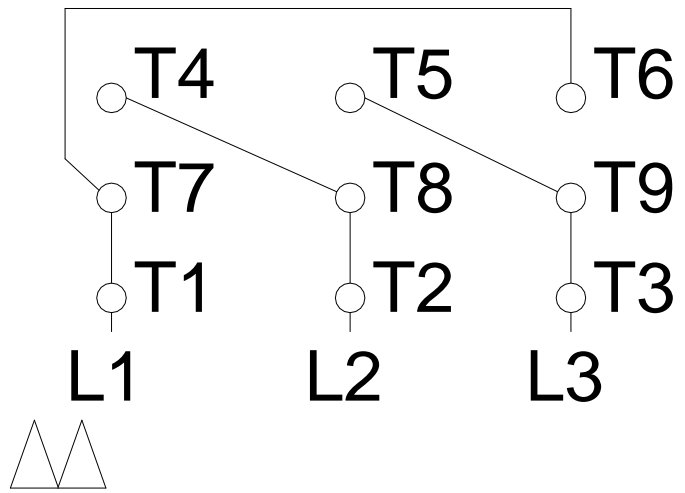

# HIGH VOLTAGE

Notes: Downloaded from <http://dealerselectric.com>  
Generated for Model #00736EP3E213JP-W22

Performed by:

Checked:

Customer:

Close Coupled Pump: Three-Phase - W22 "JP" Type - TEFC - High Efficiency

Three-phase induction motor  
Frame 213JP - IP55

13-SEP-2016