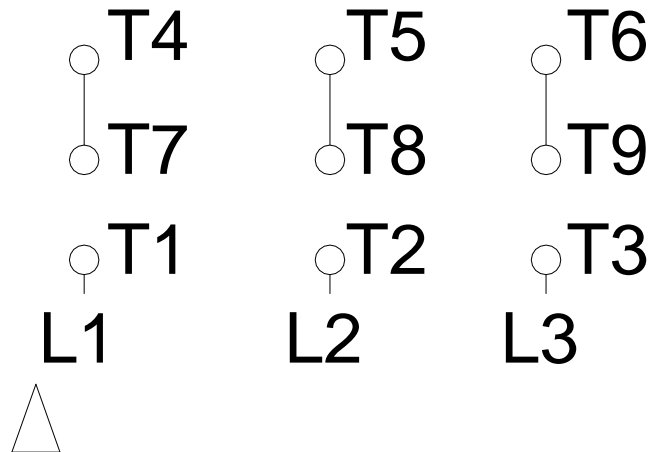

1 2 3 4 5 6 7 8

# HIGH VOLTAGE

A  
B  
C  
D  
E  
F

Notes: Downloaded from <http://dealerselectric.com>  
 Generated for Model #00736EP3E213JP-S

Performed by:

Checked:

Customer:

Close Coupled Pump: Three-Phase - W01 (Rolled Steel) "JP" Type - TEFC - High