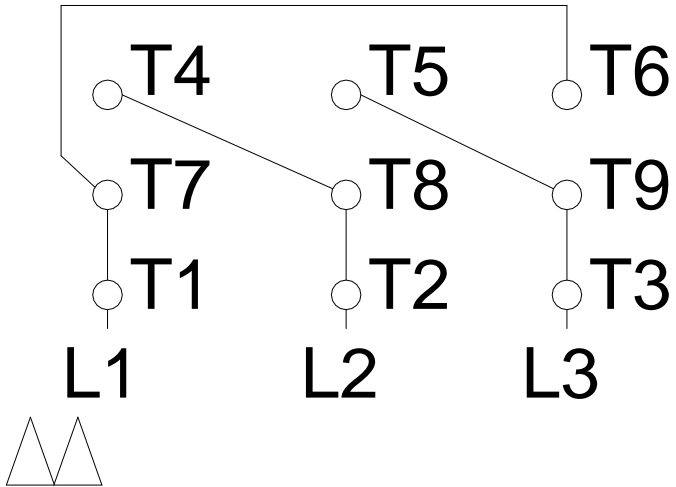

# HIGH VOLTAGE

A  
B  
C  
D  
E  
F

Notes: Downloaded from <http://dealerselectric.com>  
 Generated for Model #00736EP3E213JM-S

Performed by:

Checked:

Customer:

Close Coupled Pump: Three-Phase - W01 (Rolled Steel) "JM" Type - TEFC -