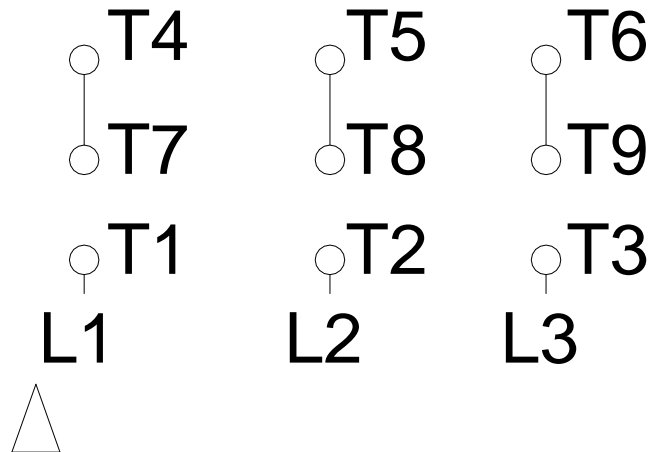

1 2 3 4 5 6 7 8

LOW VOLTAGE

HIGH VOLTAGE

A
B
C
D
E
F

Notes: Downloaded from <http://dealerselectric.com>
 Generated for Model #00736EP3E184JP-S

Performed by:

Checked:

Customer:

Close Coupled Pump: Three-Phase - W01 (Rolled Steel) "JP" Type - TEFC - High

Three-phase induction motor
 Frame 182/4JP - IP55

13-SEP-2016