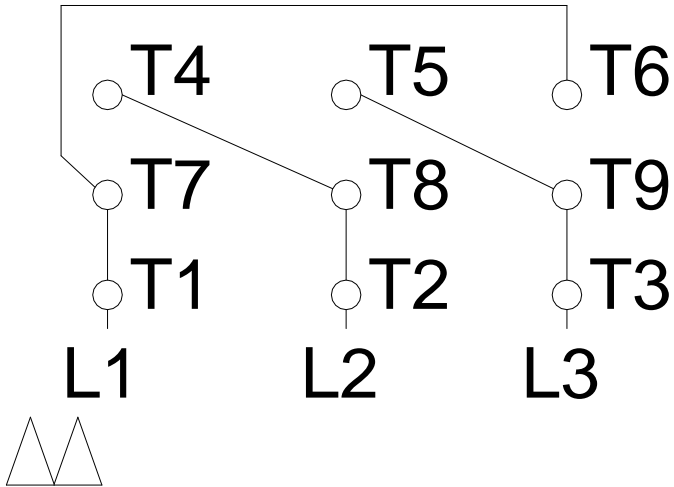

1 2 3 4 5 6 7 8

LOW VOLTAGE

HIGH VOLTAGE

A
B
C
D
E
F

Notes: Downloaded from <http://dealerselectric.com>
Generated for Model #00736EP3E184JM-W22

Performed by:

Checked:

Customer:

Close Coupled Pump: Three-Phase - W22 "JM" Type - TEFC - High Efficiency

Three-phase induction motor
Frame 182/4JM - IP55

13-SEP-2016