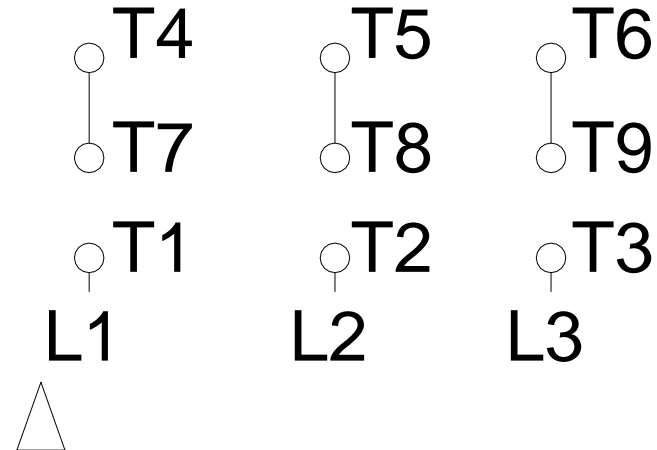

1 2 3 4 5 6 7 8

LOW VOLTAGE

HIGH VOLTAGE

A
B
C
D
E
F

Notes: Downloaded from <http://dealerselectric.com>
Generated for Model #00736EP3E184JM-W22

Performed by:

Checked:

Customer:

Close Coupled Pump: Three-Phase - W22 "JM" Type - TEFC - High Efficiency

Three-phase induction motor
Frame 182/4JM - IP55

13-SEP-2016