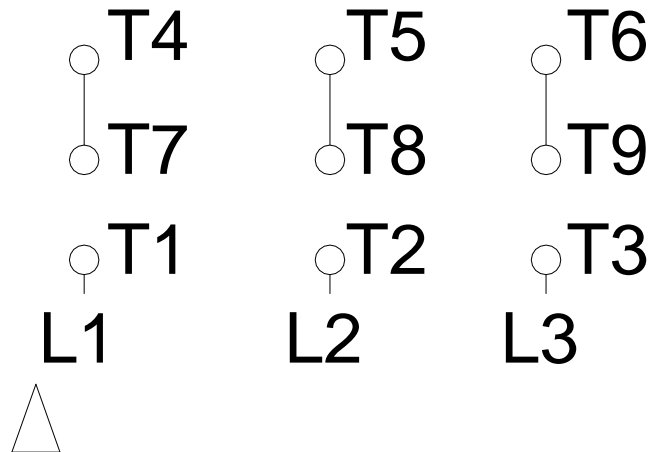

1 2 3 4 5 6 7 8

LOW VOLTAGE

HIGH VOLTAGE

A
B
C
D
E
F

Notes: Downloaded from <http://dealerselectric.com>
 Generated for Model #00736EP3E184JM-S

Performed by:

Checked:

Customer:

Close Coupled Pump: Three-Phase - W01 (Rolled Steel) "JM" Type - TEFC -

Three-phase induction motor
 Frame 182/4JM - IP55

13-SEP-2016