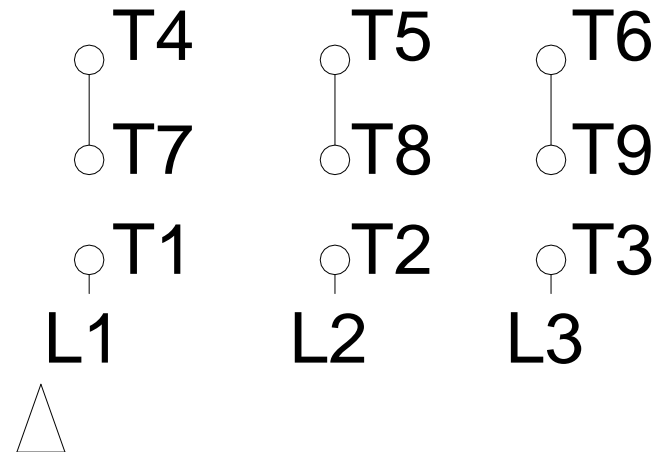

1 2 3 4 5 6 7 8

# HIGH VOLTAGE

A  
B  
C  
D  
E  
F

Notes: Downloaded from <a href="http://dealerselectric.com">http://dealerselectric.com</a> Generated for Model #00736EP3E184HP		
Performed by:		
Checked:		
Customer:		
P-Base Motors : High Efficiency		
Three-phase induction motor Frame 184HP - IP55	13-SEP-2016	