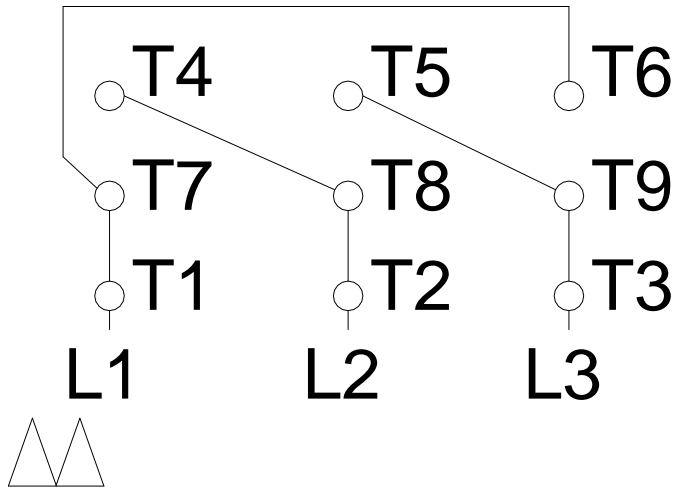

# HIGH VOLTAGE

A  
B  
C  
D  
E  
F

Notes: Downloaded from <a href="http://dealerselectric.com">http://dealerselectric.com</a> Generated for Model #00736EP3E184HP		
Performed by:		
Checked:		
Customer:		
P-Base Motors : High Efficiency		
Three-phase induction motor Frame 184HP - IP55	13-SEP-2016	