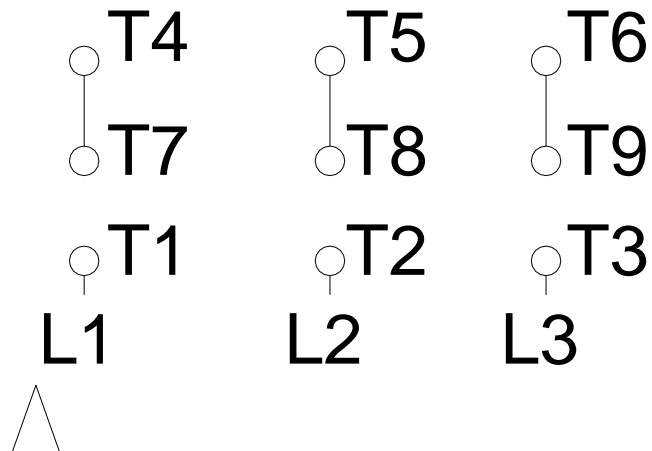

1 2 3 4 5 6 7 8

LOW VOLTAGE

HIGH VOLTAGE

A
B
C
D
E
F

Notes: Downloaded from <http://dealerselectric.com>
Generated for Model #00736EG3E213T-W22

Performed by:

Checked:

Customer:

W22 Super Premium

Three-phase induction motor
Frame 213/5T - IP55

13-SEP-2016