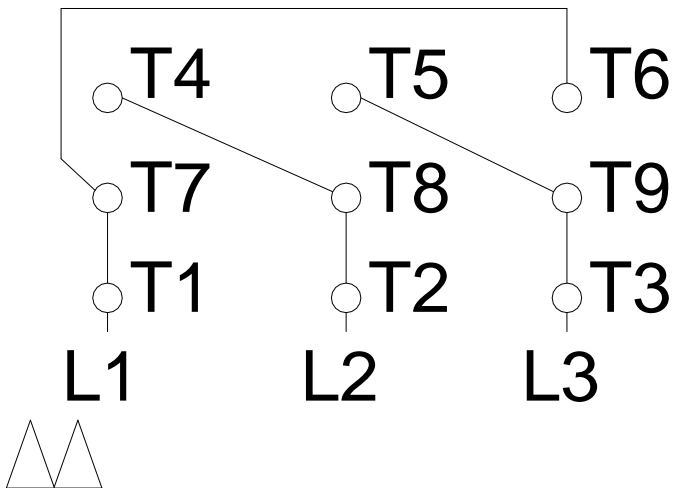

1 2 3 4 5 6 7 8

LOW VOLTAGE

HIGH VOLTAGE

A
B
C
D
E
F

Notes: Downloaded from <http://dealerselectric.com>
Generated for Model #00736EG3E213T-W22

Performed by:

Checked:

Customer:

W22 Super Premium

Three-phase induction motor
Frame 213/5T - IP55

13-SEP-2016