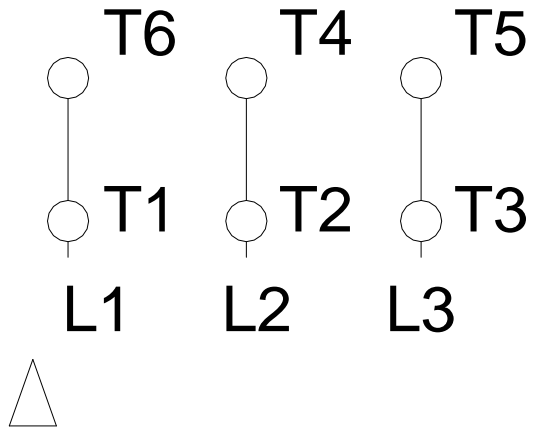

1 2 3 4 5 6 7 8

A  
B  
C  
D  
E  
F

# HIGH VOLTAGE

Notes: Downloaded from <a href="http://dealerselectric.com">http://dealerselectric.com</a> Generated for Model #00718XT3H213TC		
Performed by:		
Checked:		
Customer:		
Three-Phase : Explosion Proof - NEMA Premium		
Three-phase induction motor Frame 213T - IP55	13-SEP-2016	