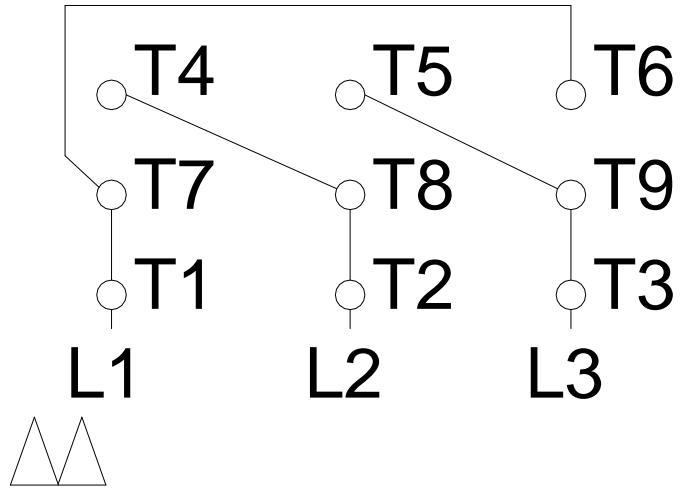

1 2 3 4 5 6 7 8

LOW VOLTAGE

HIGH VOLTAGE

A
B
C
D
E
F

Notes: Downloaded from http://dealerselectric.com Generated for Model #00718XT3E213TC		
Performed by:		
Checked:		
Customer:		
Three-Phase : Explosion Proof - NEMA Premium		
Three-phase induction motor Frame 213T - IP55	13-SEP-2016	