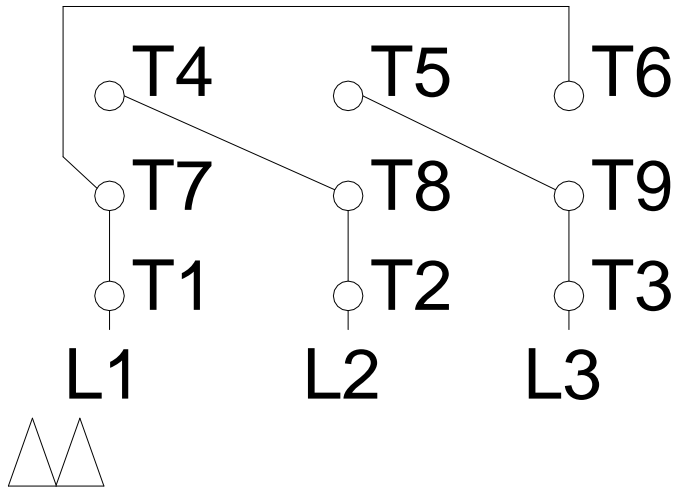

1 2 3 4 5 6 7 8

LOW VOLTAGE

HIGH VOLTAGE

A
B
C
D
E
F

Notes: Downloaded from http://dealerselectric.com Generated for Model #00718XT3E213T		
Performed by:		
Checked:		
Customer:		
Three-Phase : Explosion Proof - NEMA Premium		
Three-phase induction motor Frame 213T - IP55	13-SEP-2016	