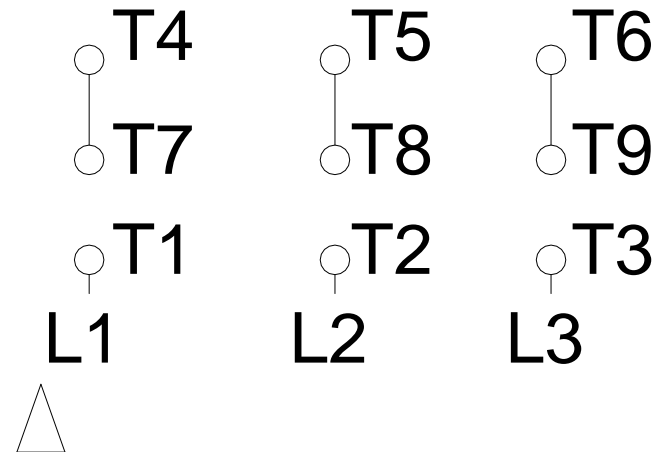

1 2 3 4 5 6 7 8

LOW VOLTAGE

HIGH VOLTAGE

A
B
C
D
E
F

Notes: Downloaded from http://dealerselectric.com Generated for Model #00718XT3E213T		
Performed by:		
Checked:		
Customer:		
Three-Phase : Explosion Proof - NEMA Premium		
Three-phase induction motor Frame 213T - IP55	13-SEP-2016	