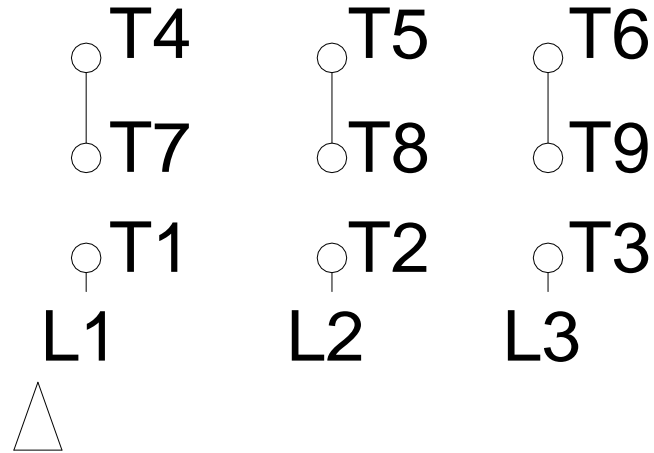

1 2 3 4 5 6 7 8

# HIGH VOLTAGE

A  
B  
C  
D  
E  
F

Notes: Downloaded from <a href="http://dealerselectric.com">http://dealerselectric.com</a> Generated for Model #00718XP3ER213TC		
Performed by:		
Checked:		
Customer:		
Three-Phase : Explosion Proof - High Efficiency		
Three-phase induction motor Frame 213T - IP54	13-SEP-2016	