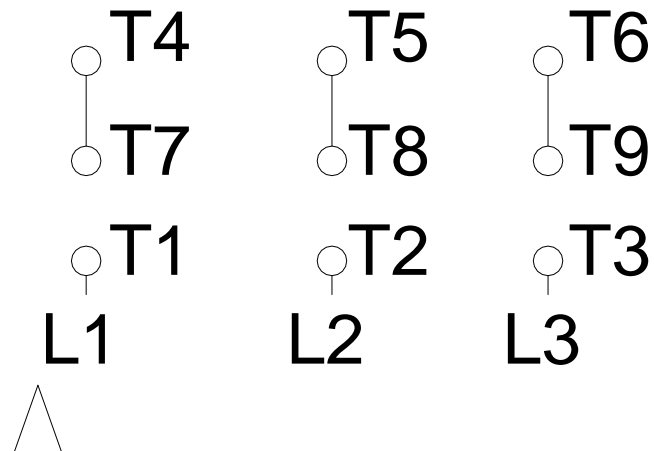

1 2 3 4 5 6 7 8

# HIGH VOLTAGE

A  
B  
C  
D  
E  
F

Notes: Downloaded from <http://dealerselectric.com>  
Generated for Model #00718OT3V213TC-S

Performed by:

Checked:

Customer:

Three Phase: W01 (Rolled Steel) - ODP - NEMA Premium Efficiency