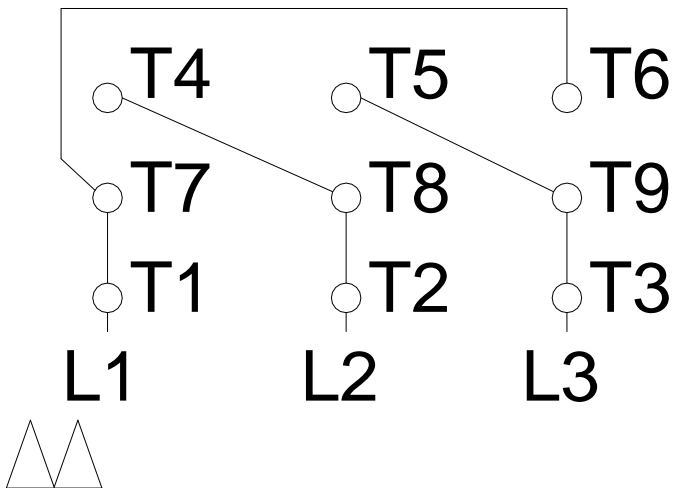

# HIGH VOLTAGE

A  
B  
C  
D  
E  
F

Notes: Downloaded from <http://dealerselectric.com>  
Generated for Model #00718OT3V213TC-S

Performed by:

Checked:

Customer:

Three Phase: W01 (Rolled Steel) - ODP - NEMA Premium Efficiency

Three-phase induction motor  
Frame 213/5T - IP21

13-SEP-2016