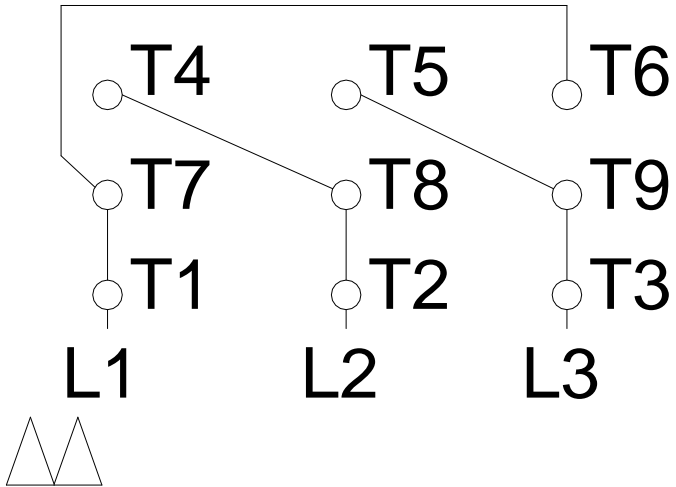

1 2 3 4 5 6 7 8

LOW VOLTAGE

HIGH VOLTAGE

A
B
C
D
E
F

Notes: Downloaded from http://dealerselectric.com Generated for Model #00718OT3E213TC		
Performed by:		
Checked:		
Customer:		
ODP – Open Induction Motors – NEMA Premium Efficiency		
Three-phase induction motor Frame 213/5T - IP21	13-SEP-2016	