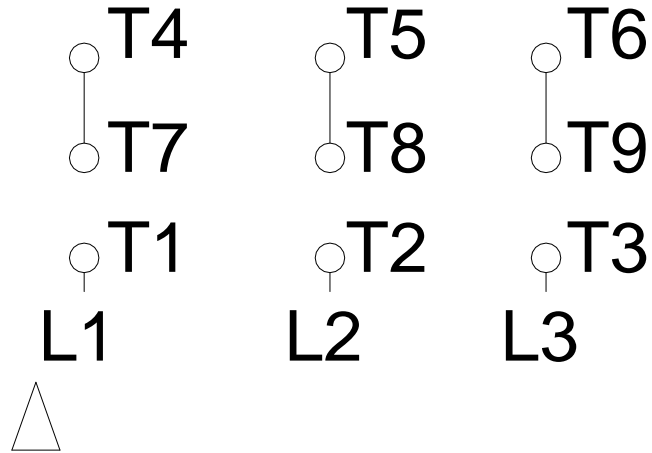

1 2 3 4 5 6 7 8

LOW VOLTAGE

HIGH VOLTAGE

A
B
C
D
E
F

Notes: Downloaded from http://dealerselectric.com Generated for Model #00718OT3E213TC		
Performed by:		
Checked:		
Customer:		
ODP – Open Induction Motors – NEMA Premium Efficiency		
Three-phase induction motor Frame 213/5T - IP21	13-SEP-2016	