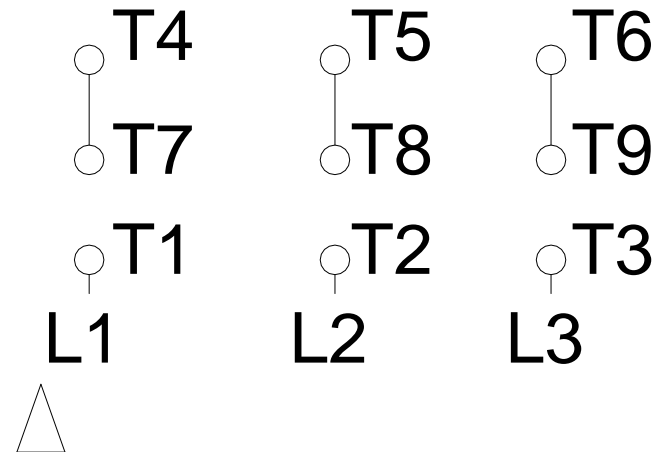

1 2 3 4 5 6 7 8

LOW VOLTAGE

HIGH VOLTAGE

A
B
C
D
E
F

Notes: Downloaded from http://dealerselectric.com Generated for Model #00718OT3E213TC-S		
Performed by:		
Checked:		
Customer:		
Three Phase: W01 (Rolled Steel) - ODP - NEMA Premium Efficiency		
Three-phase induction motor Frame 213/5T - IP21	13-SEP-2016	