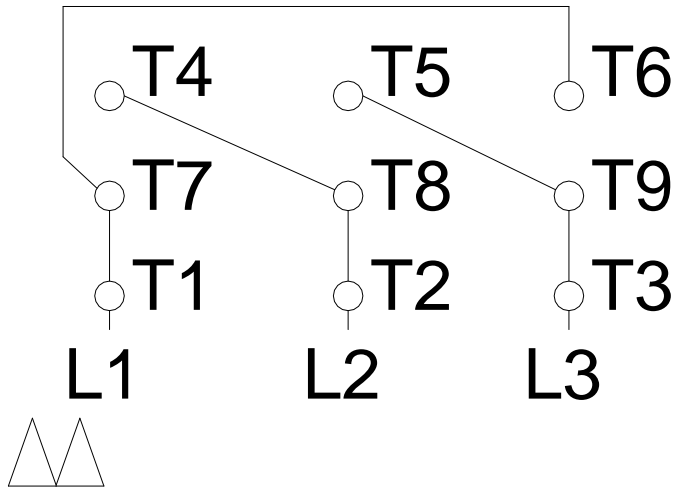

1 2 3 4 5 6 7 8

LOW VOLTAGE

HIGH VOLTAGE

A
B
C
D
E
F

Notes: Downloaded from http://dealerselectric.com Generated for Model #00718OT3E213TC-S		
Performed by:		
Checked:		
Customer:		
Three Phase: W01 (Rolled Steel) - ODP - NEMA Premium Efficiency		
Three-phase induction motor Frame 213/5T - IP21	13-SEP-2016	