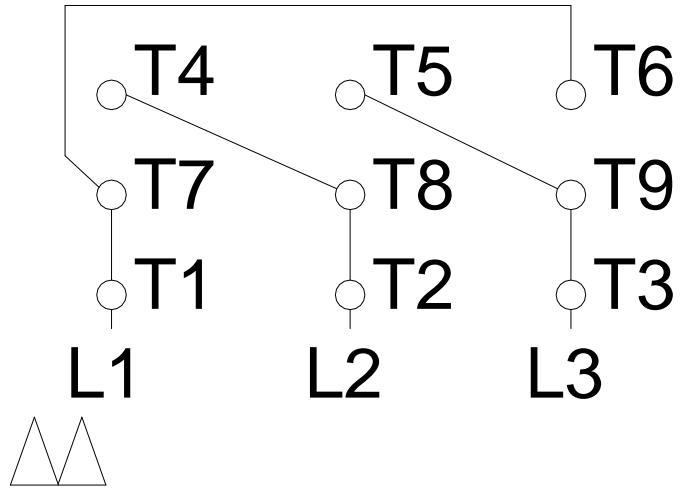

1 2 3 4 5 6 7 8

LOW VOLTAGE

HIGH VOLTAGE

A
B
C
D
E
F

Notes: Downloaded from http://dealerselectric.com Generated for Model #00718OT3E213T		
Performed by:		
Checked:		
Customer:		
ODP – Open Induction Motors – NEMA Premium Efficiency		
Three-phase induction motor Frame 213/5T - IP21	13-SEP-2016	