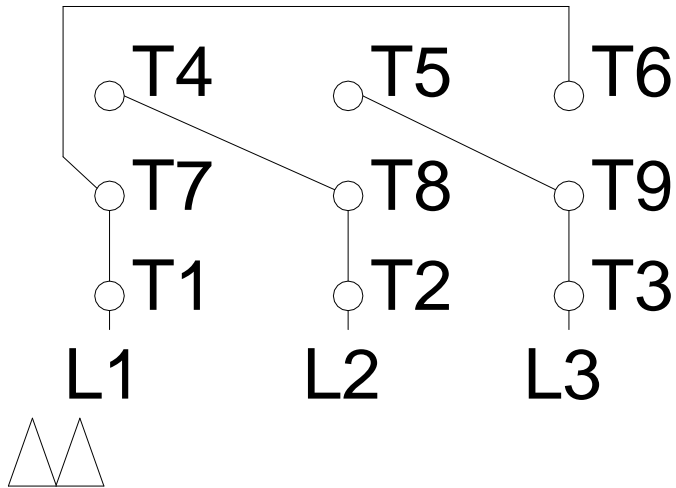

# HIGH VOLTAGE

A  
B  
C  
D  
E  
F

Notes: Downloaded from <http://dealerselectric.com>  
 Generated for Model #007180T3E213T-S

Performed by:

Checked:

Customer:

Three Phase: W01 (Rolled Steel) - ODP - NEMA Premium Efficiency

Three-phase induction motor  
 Frame 213/5T - IP21

13-SEP-2016