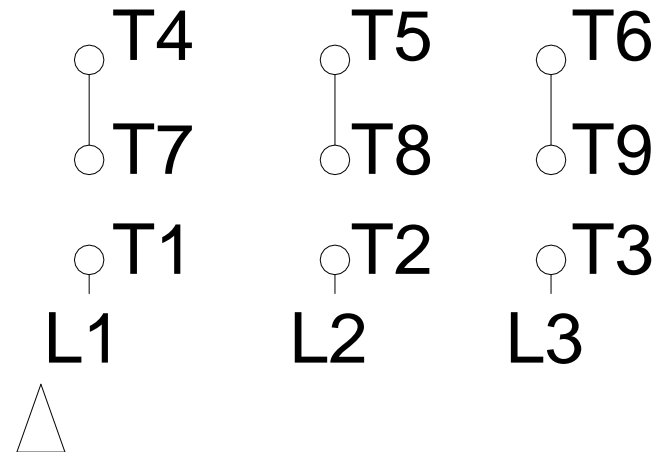

1 2 3 4 5 6 7 8

# HIGH VOLTAGE

A  
B  
C  
D  
E  
F

Notes: Downloaded from <http://dealerselectric.com>  
 Generated for Model #007180T3E213T-S

Performed by:

Checked:

Customer:

Three Phase: W01 (Rolled Steel) - ODP - NEMA Premium Efficiency