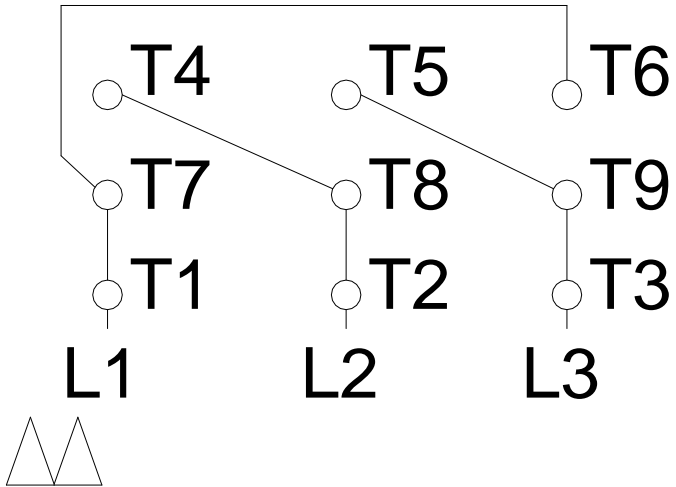

1 2 3 4 5 6 7 8

LOW VOLTAGE

HIGH VOLTAGE

A
B
C
D
E
F

Notes: Downloaded from <http://dealerselectric.com>
 Generated for Model #007180T3E213JP-S

Performed by:

Checked:

Customer:

Close Coupled Pump: Three-Phase - W01 (Rolled Steel) "JP" Type - ODP -

Three-phase induction motor
 Frame 213/5JP - IP21

13-SEP-2016