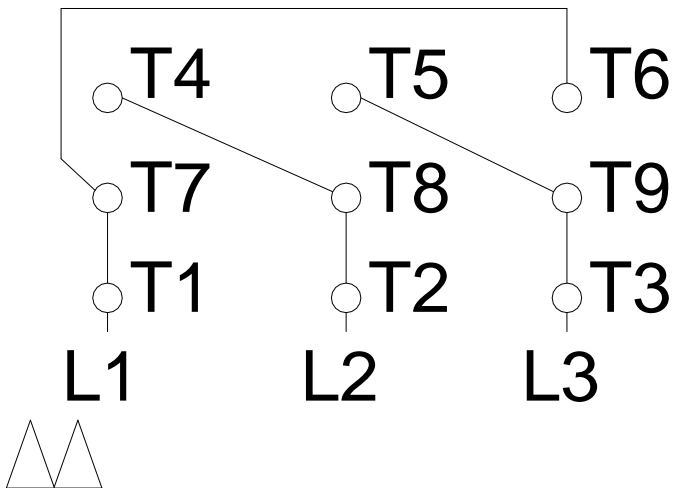

# HIGH VOLTAGE

A  
B  
C  
D  
E  
F

Notes: Downloaded from <http://dealerselectric.com>  
Generated for Model #00718OT3E213JM

Performed by:

Checked:

Customer:

Close Coupled Pump : Three-Phase - "JM" Type - ODP - NEMA Premium