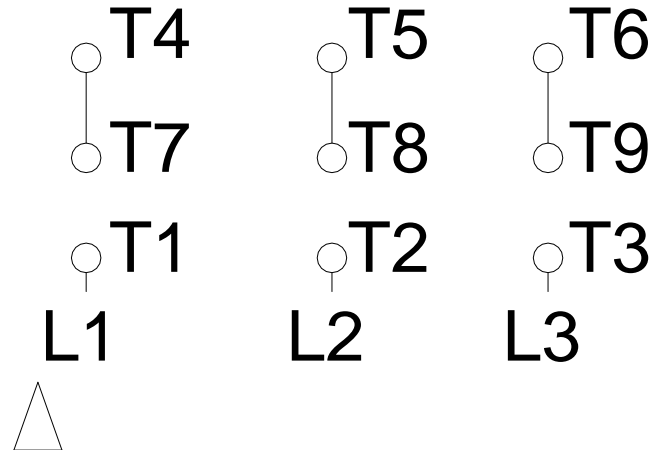

1 2 3 4 5 6 7 8

LOW VOLTAGE

HIGH VOLTAGE

A
B
C
D
E
F

Notes: Downloaded from <http://dealerselectric.com>
 Generated for Model #007180T3E213JM-SG

Performed by:

Checked:

Customer:

W01 (Rolled Steel) Close Coupled Pump ODP - JM Type

Three-phase induction motor
 Frame 213/5JM - IP21

13-SEP-2016