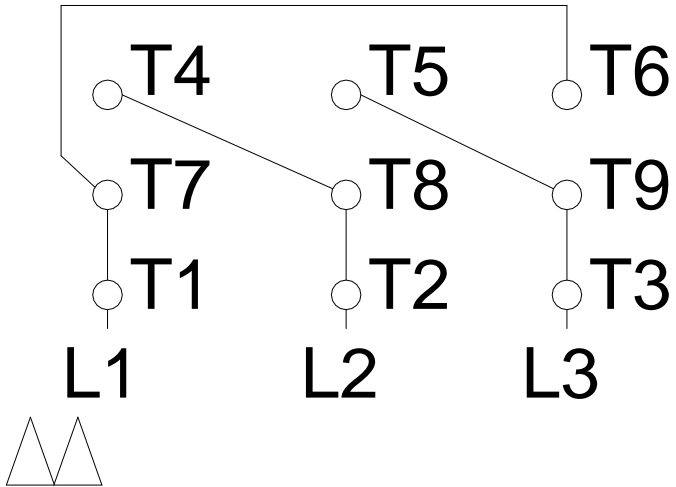

1 2 3 4 5 6 7 8

LOW VOLTAGE

HIGH VOLTAGE

A
B
C
D
E
F

Notes: Downloaded from <http://dealerselectric.com>
 Generated for Model #007180T3E213JM-SG

Performed by:

Checked:

Customer:

W01 (Rolled Steel) Close Coupled Pump ODP - JM Type

Three-phase induction motor
 Frame 213/5JM - IP21

13-SEP-2016