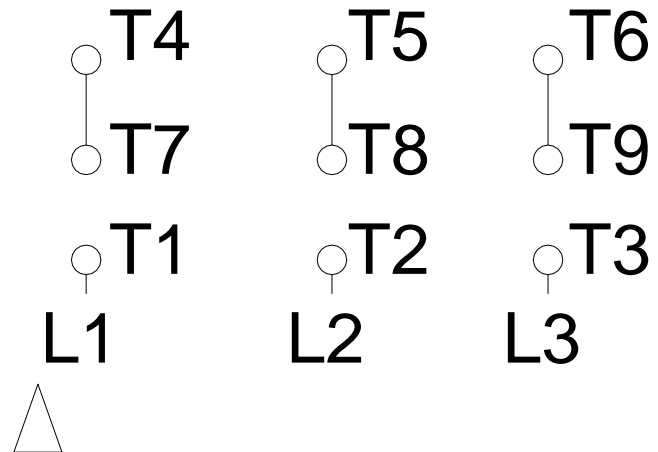

1 2 3 4 5 6 7 8

LOW VOLTAGE

HIGH VOLTAGE

A
B
C
D
E
F

Notes: Downloaded from <http://dealerselectric.com>
 Generated for Model #007180T3E213JM-S

Performed by:

Checked:

Customer:

Close Coupled Pump: Three-Phase - W01 (Rolled Steel) "JM" Type - ODP -

Three-phase induction motor
 Frame 213/5JM - IP21

13-SEP-2016