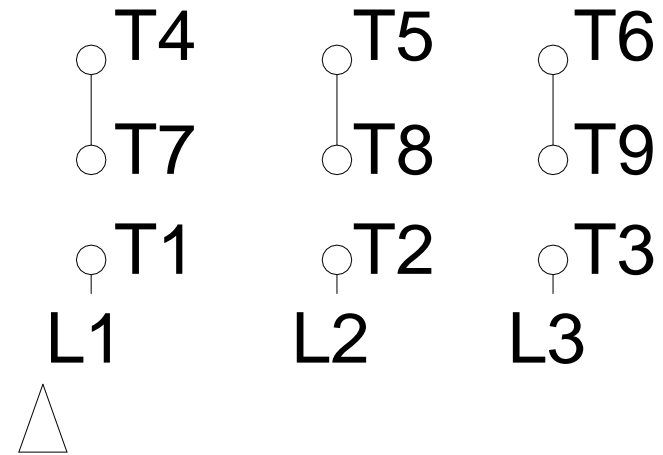

1 2 3 4 5 6 7 8

LOW VOLTAGE

HIGH VOLTAGE

A
B
C
D
E
F

Notes: Downloaded from http://dealerselectric.com Generated for Model #00718OP3E213JM-S		
Performed by:		
Checked:		
Customer:		
Close Coupled Pump: Three-Phase - W01 (Rolled Steel) "JM" Type - ODP - High		
Three-phase induction motor Frame 213/5JM - IP21	13-SEP-2016	