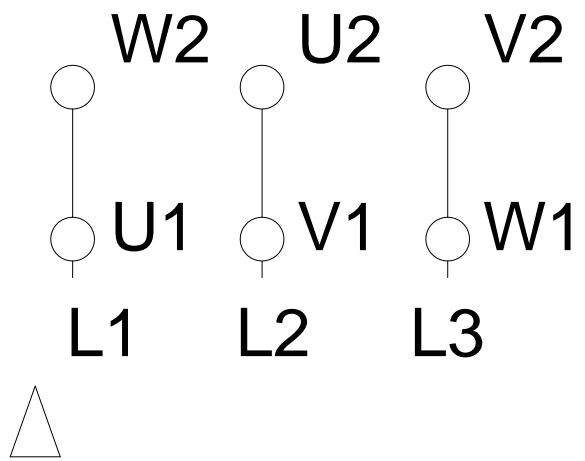

# HIGH VOLTAGE

Notes: Downloaded from <http://dealerselectric.com>  
Generated for Model #00718ET3Y132M-W22

Performed by:

Checked:

Customer:

Three-Phase: W22 IE3 IEC Tru-Metric - TEFC (IP55) Cast Iron Frame