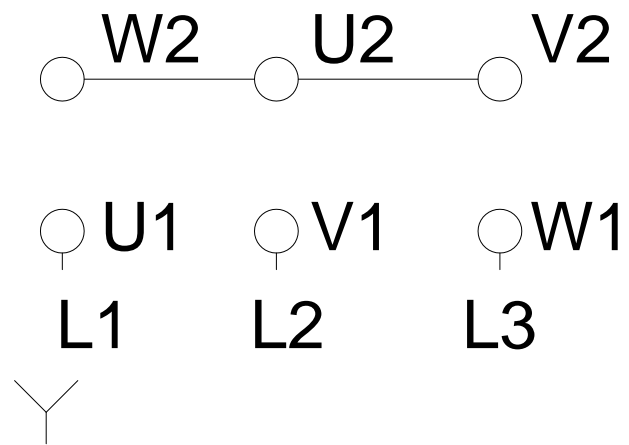

# HIGH VOLTAGE

Notes: Downloaded from <http://dealerselectric.com>  
Generated for Model #00718ET3Y132M-W22

Performed by:

Checked:

Customer:

Three-Phase: W22 IE3 IEC Tru-Metric - TEFC (IP55) Cast Iron Frame