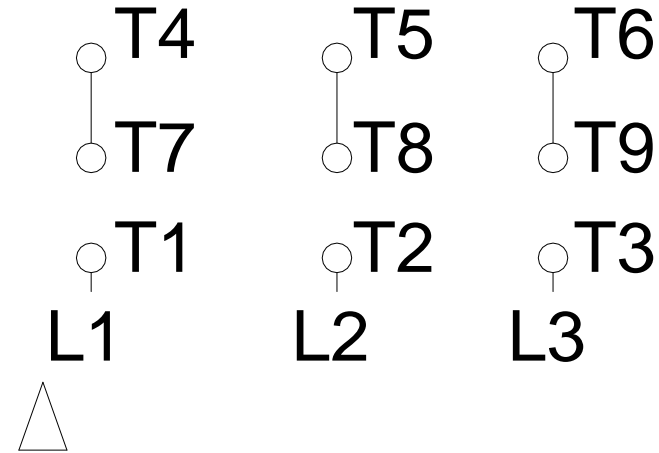

1 2 3 4 5 6 7 8

LOW VOLTAGE

HIGH VOLTAGE

A
B
C
D
E
F

Notes: Downloaded from <http://dealerselectric.com>
 Generated for Model #00718ET3ERSR213TC

Performed by:

Checked:

Customer:

Three-Phase : Rolled Steel Motor - NEMA Premium Efficiency

Three-phase induction motor
 Frame 213T - IP55

13-SEP-2016