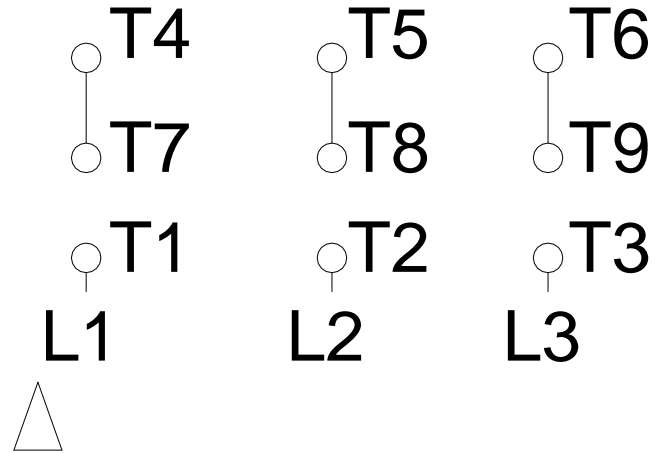

1 2 3 4 5 6 7 8

# HIGH VOLTAGE

A  
B  
C  
D  
E  
F

Notes: Downloaded from <http://dealerselectric.com>  
Generated for Model #00718ET3ERS213TC

Performed by:

Checked:

Customer:

Three-Phase : Rolled Steel Motor - NEMA Premium Efficiency