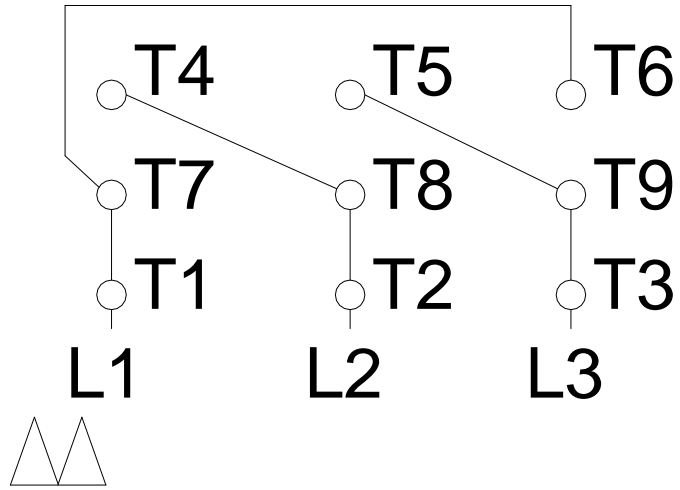

1 2 3 4 5 6 7 8

LOW VOLTAGE

HIGH VOLTAGE

A
B
C
D
E
F

Notes: Downloaded from http://dealerselectric.com Generated for Model #00718ET3E213TF2-S		
Performed by:		
Checked:		
Customer:		
Three Phase: W01 (Rolled Steel) - TEFC - NEMA Premium Efficiency		
Three-phase induction motor Frame 213/5T - IP55	13-SEP-2016	