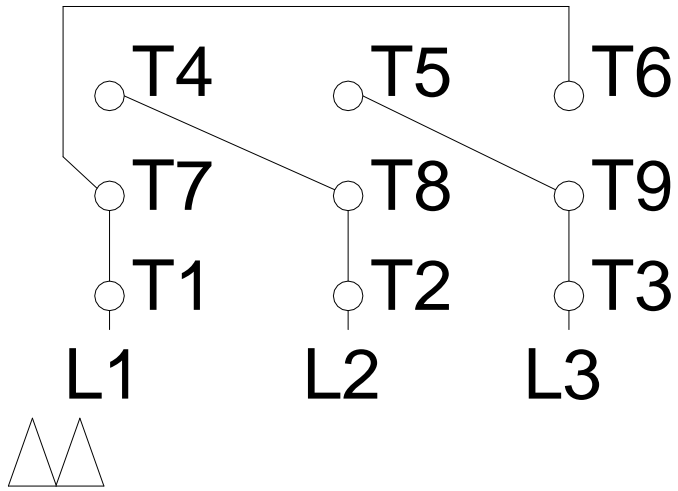

1 2 3 4 5 6 7 8

LOW VOLTAGE

HIGH VOLTAGE

A
B
C
D
E
F

Notes: Downloaded from http://dealerselectric.com Generated for Model #00718ET3E213TC-W22		
Performed by:		
Checked:		
Customer:		
W22 NEMA Premium - Ball Bearings		
Three-phase induction motor Frame 213/5T - IP55	13-SEP-2016	