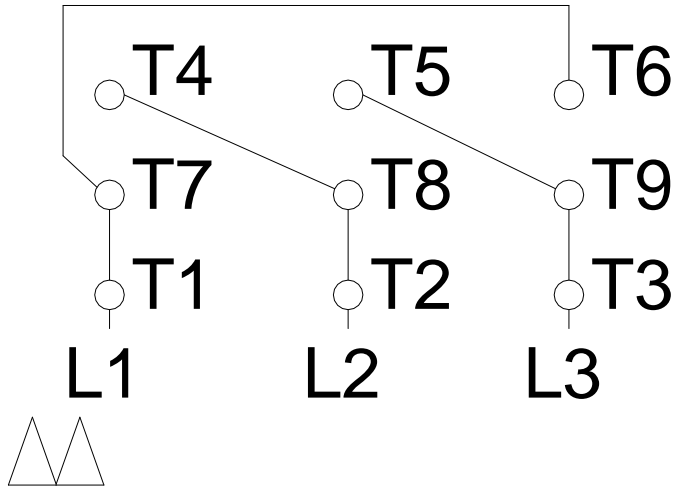

1 2 3 4 5 6 7 8

LOW VOLTAGE

HIGH VOLTAGE

A
B
C
D
E
F

Notes: Downloaded from http://dealerselectric.com Generated for Model #00718ET3E213T-SG		
Performed by:		
Checked:		
Customer:		
W01 (Rolled Steel) General Purpose TEFC		
Three-phase induction motor Frame 213/5T - IP55	13-SEP-2016	