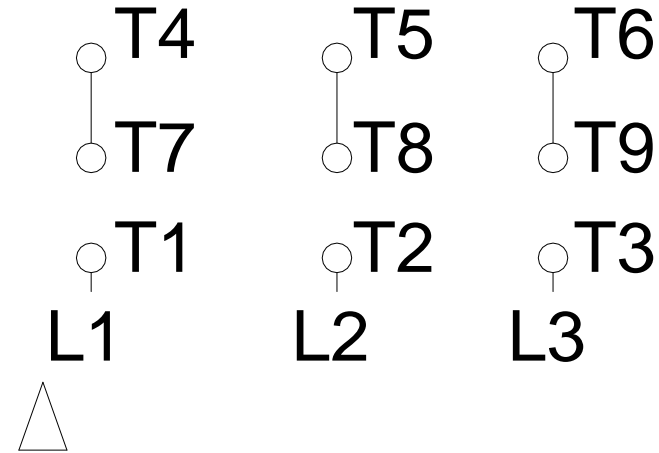

1 2 3 4 5 6 7 8

LOW VOLTAGE

HIGH VOLTAGE

A
B
C
D
E
F

Notes: Downloaded from http://dealerselectric.com Generated for Model #00718ET3E213T-SG		
Performed by:		
Checked:		
Customer:		
W01 (Rolled Steel) General Purpose TEFC		
Three-phase induction motor Frame 213/5T - IP55	13-SEP-2016	