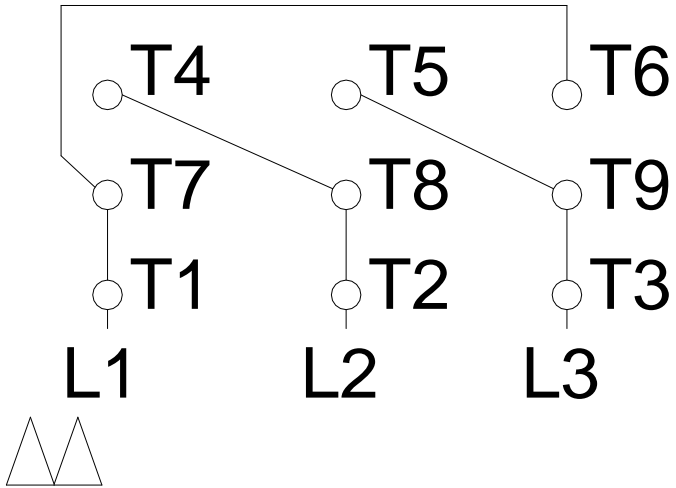

1 2 3 4 5 6 7 8

LOW VOLTAGE

HIGH VOLTAGE

A
B
C
D
E
F

Notes: Downloaded from <http://dealerselectric.com>
 Generated for Model #00718ET3E213JP-W22

Performed by:

Checked:

Customer:

Close Coupled Pump: Three-Phase - W22 "JP" Type - TEFC - NEMA Premium

Three-phase induction motor
 Frame 213/5JP - IP55

13-SEP-2016