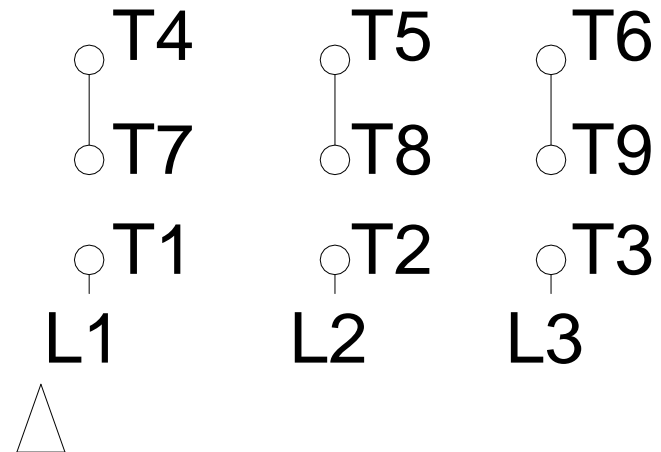

1 2 3 4 5 6 7 8

LOW VOLTAGE

HIGH VOLTAGE

A
B
C
D
E
F

Notes: Downloaded from <http://dealerselectric.com>
 Generated for Model #00718ET3E213JP-SG

Performed by:

Checked:

Customer:

W01 (Rolled Steel) Close Coupled Pump TEFC - JP Type

Three-phase induction motor
 Frame 213/5JP - IP55

13-SEP-2016