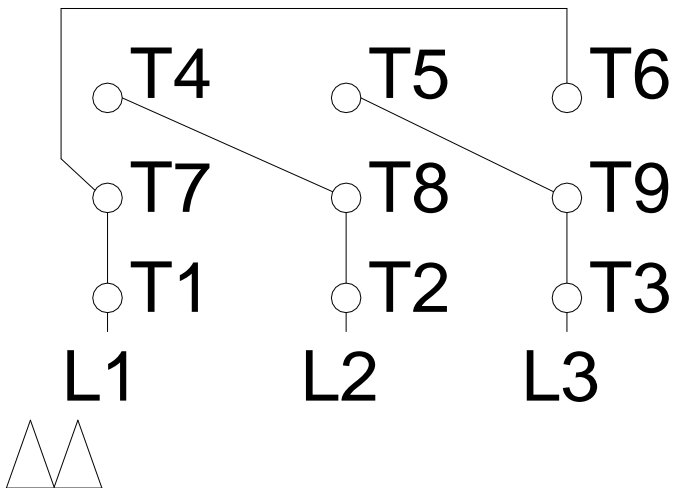

1 2 3 4 5 6 7 8

LOW VOLTAGE

HIGH VOLTAGE

A
B
C
D
E
F

Notes: Downloaded from <http://dealerselectric.com>
Generated for Model #00718ET3E213JM-SG

Performed by:

Checked:

Customer:

W01 (Rolled Steel) Close Coupled Pump TEFC - JM Type

Three-phase induction motor
Frame 213/5JM - IP55

13-SEP-2016