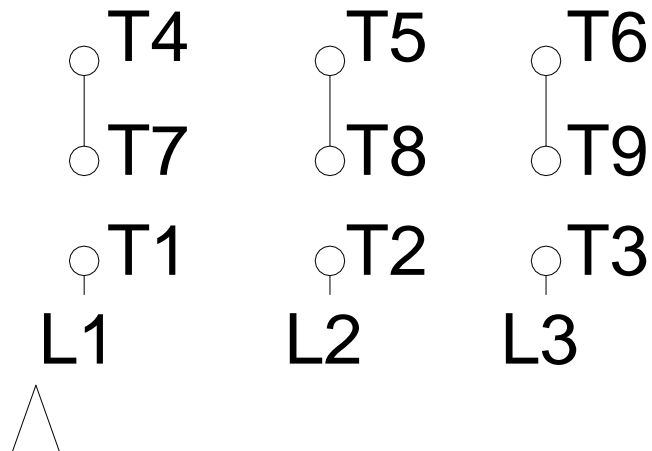

1 2 3 4 5 6 7 8

LOW VOLTAGE

HIGH VOLTAGE

A
B
C
D
E
F

Notes: Downloaded from <http://dealerselectric.com>
Generated for Model #00718ET3E213JM-SG

Performed by:

Checked:

Customer:

W01 (Rolled Steel) Close Coupled Pump TEFC - JM Type

Three-phase induction motor
Frame 213/5JM - IP55

13-SEP-2016