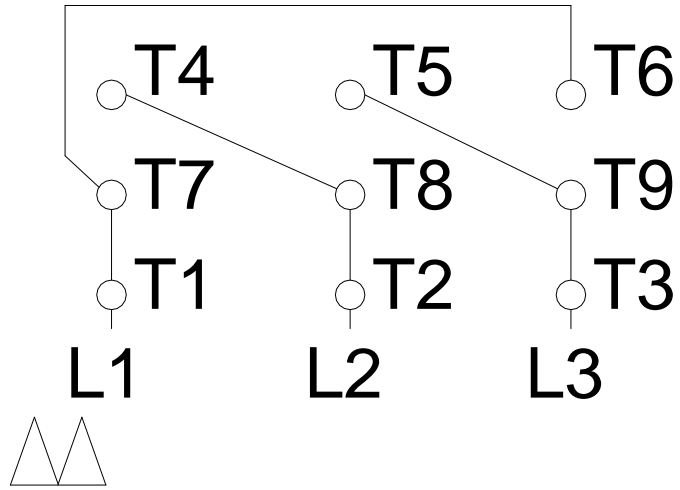

1 2 3 4 5 6 7 8

LOW VOLTAGE

HIGH VOLTAGE

A
B
C
D
E
F

Notes: Downloaded from <http://dealerselectric.com>
 Generated for Model #00718ET3E213JM-S

Performed by:

Checked:

Customer:

Close Coupled Pump: Three-Phase - W01 (Rolled Steel) "JM" Type - TEFC -

Three-phase induction motor
 Frame 213/5JM - IP55

13-SEP-2016