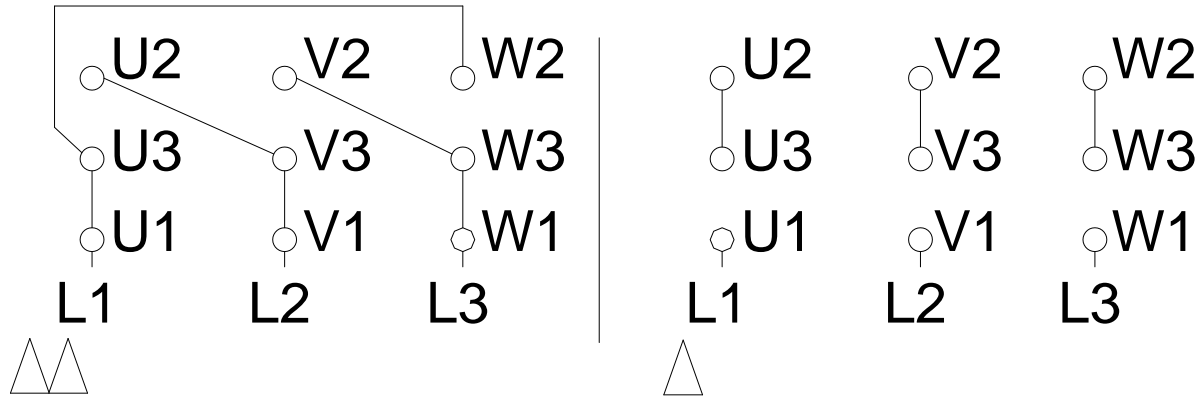

1 2 3 4 5 6 7 8

A

B

C

D

E

F

Notes: Downloaded from <http://dealerselectric.com>
Generated for Model #00718ES3ESA90LR

Performed by:

Checked:

Customer:

Saw Arbor Motors : Single and Double Shaft End

Three-phase induction motor
Frame 90L - IP54

13-SEP-2016