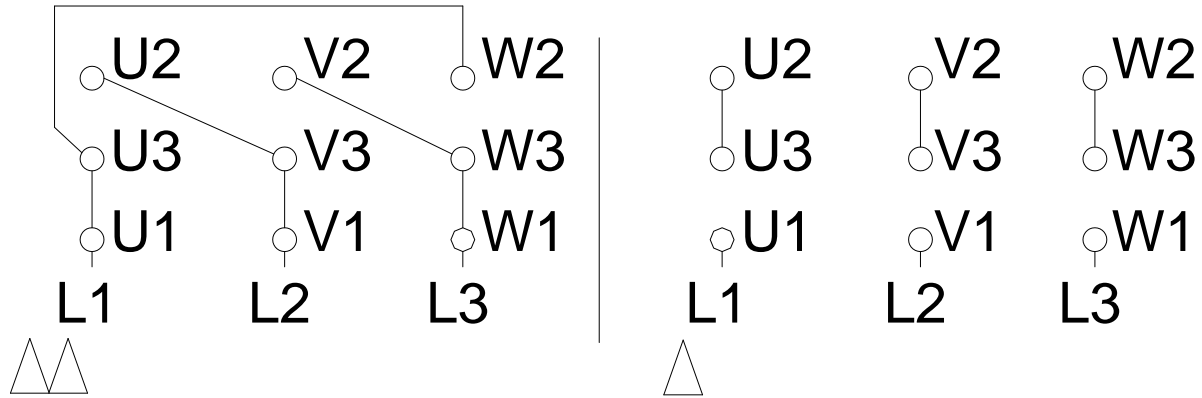

1 2 3 4 5 6 7 8

A

B

C

D

E

F

Notes: Downloaded from <http://dealerselectric.com>
Generated for Model #00718ES3ESA90LL

Performed by:

Checked:

Customer:

Saw Arbor Motors : Single and Double Shaft End

Three-phase induction motor
Frame 90L - IP54

13-SEP-2016