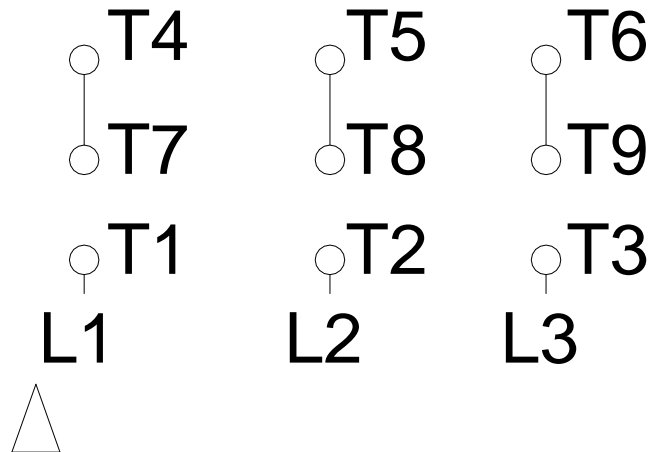

1 2 3 4 5 6 7 8

LOW VOLTAGE

HIGH VOLTAGE

A
B
C
D
E
F

Notes: Downloaded from <http://dealerselectric.com>
Generated for Model #00718EP3E213HP

Performed by:

Checked:

Customer:

P-Base Motors : High Efficiency

Three-phase induction motor
Frame 213HP - IP55

13-SEP-2016