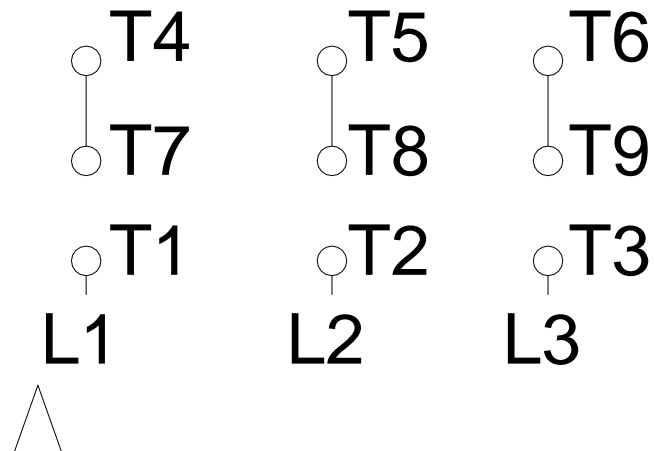

1 2 3 4 5 6 7 8

LOW VOLTAGE

HIGH VOLTAGE

A

B

C

D

E

F

Notes: Downloaded from <http://dealerselectric.com>
Generated for Model #00718EG3EL213T-W22

Performed by:

Checked:

Customer:

W22 Super Premium

Three-phase induction motor
Frame L213T - IP55

13-SEP-2016