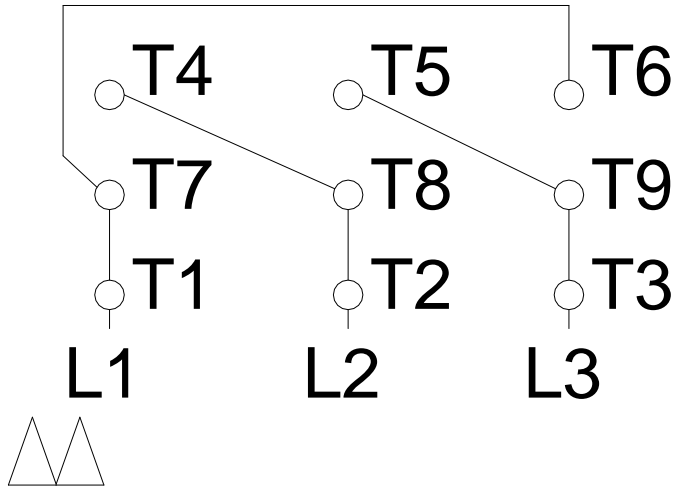

# HIGH VOLTAGE

A  
B  
C  
D  
E  
F

Notes: Downloaded from <a href="http://dealerselectric.com">http://dealerselectric.com</a> Generated for Model #00718AT3ECT213TF1-W2		
Performed by:		
Checked:		
Customer:		
W22 Cooling Tower Motors: NEMA Premium - TEAO		
Three-phase induction motor Frame 213T - IP55	13-SEP-2016	